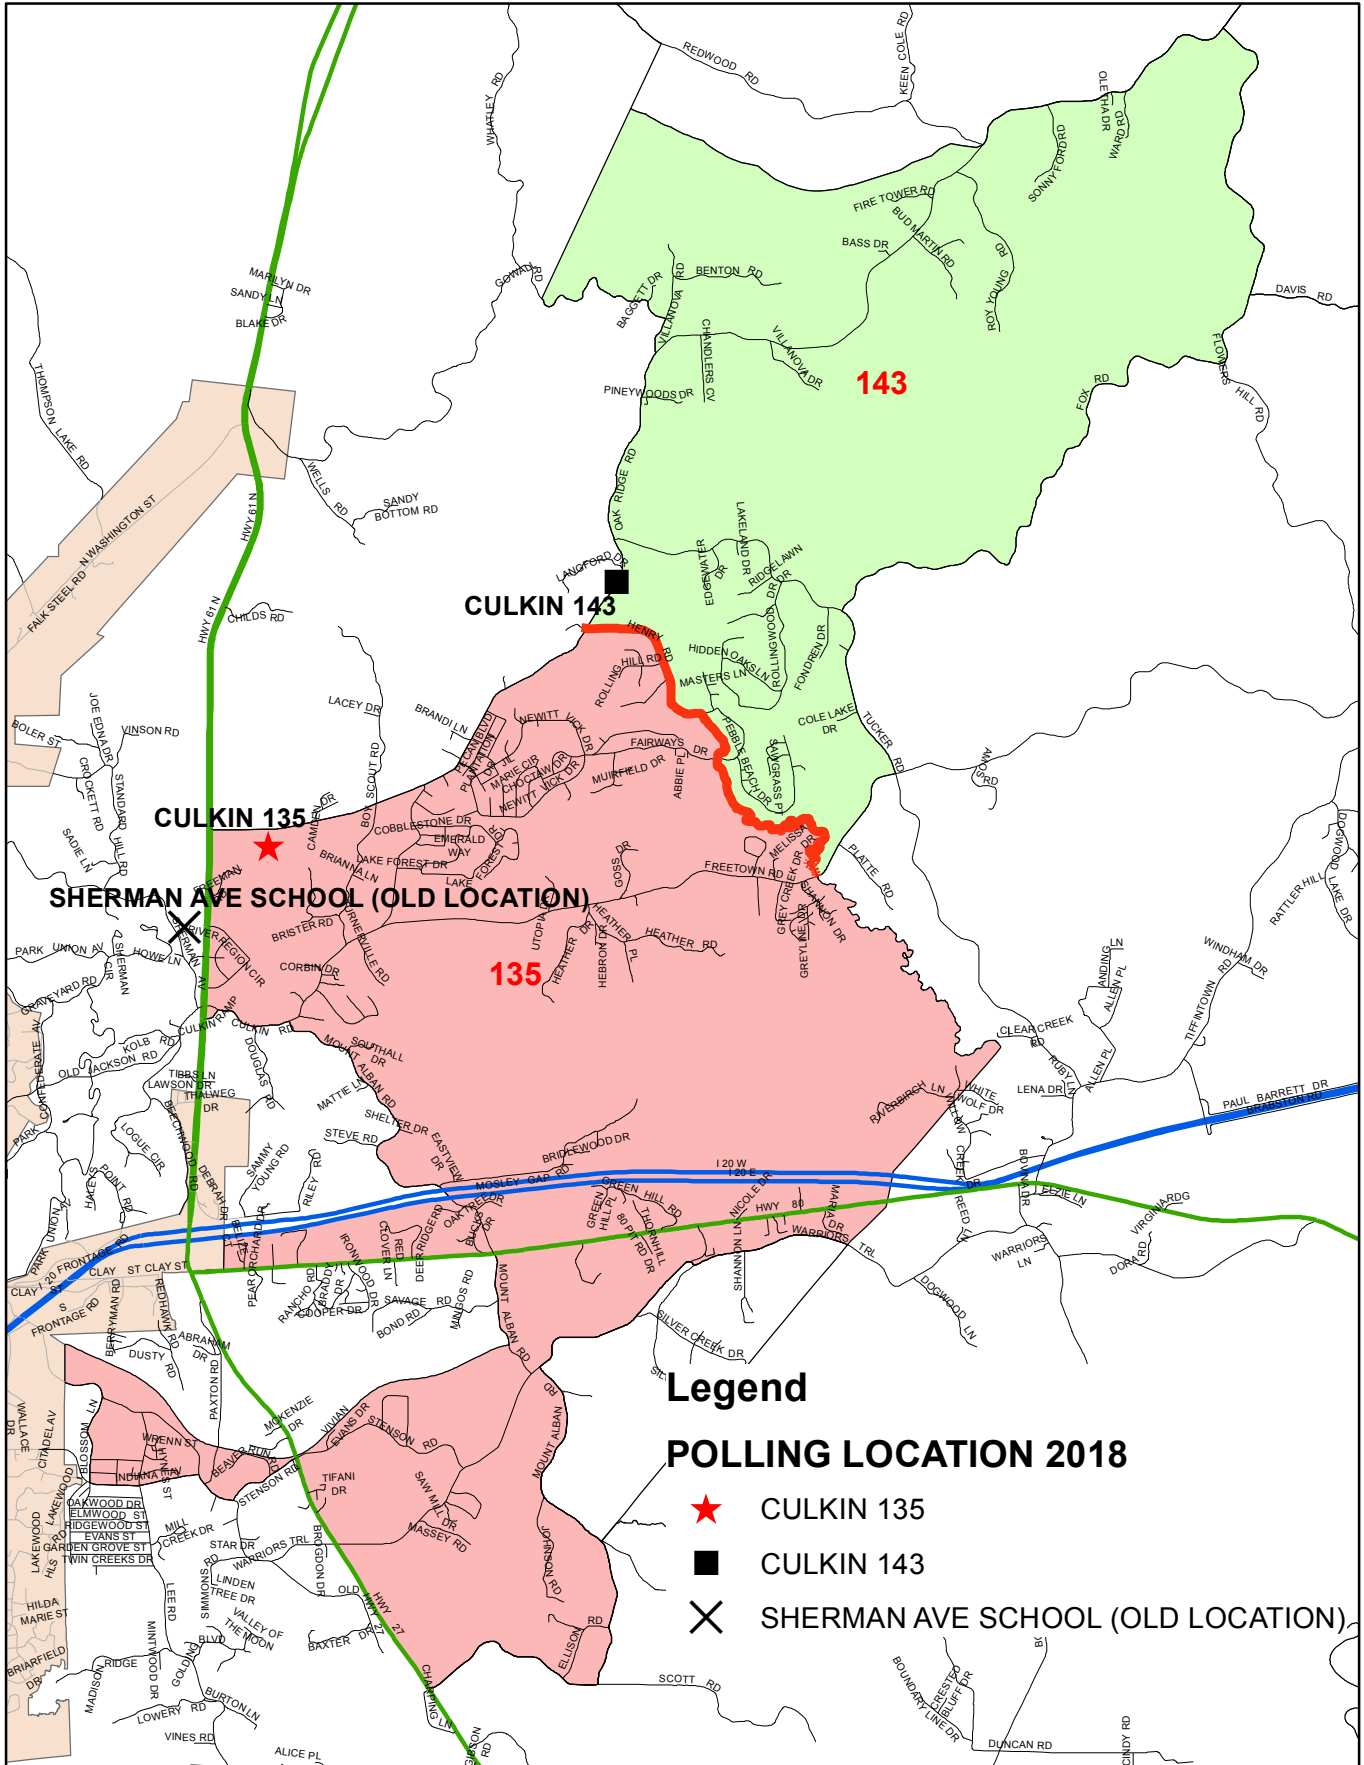

904 active voters @ Precinct 143 Oakland Baptist Church, 2959 Oak Ridge Road

3077 active voters @ Precinct 135 Gibson Memorial United Methodist Church, 335 Oak Ridge Road

2018 PROPOSED VOTING PRECINCT 135 SPLIT WARREN COUNTY, MISSISSIPPI