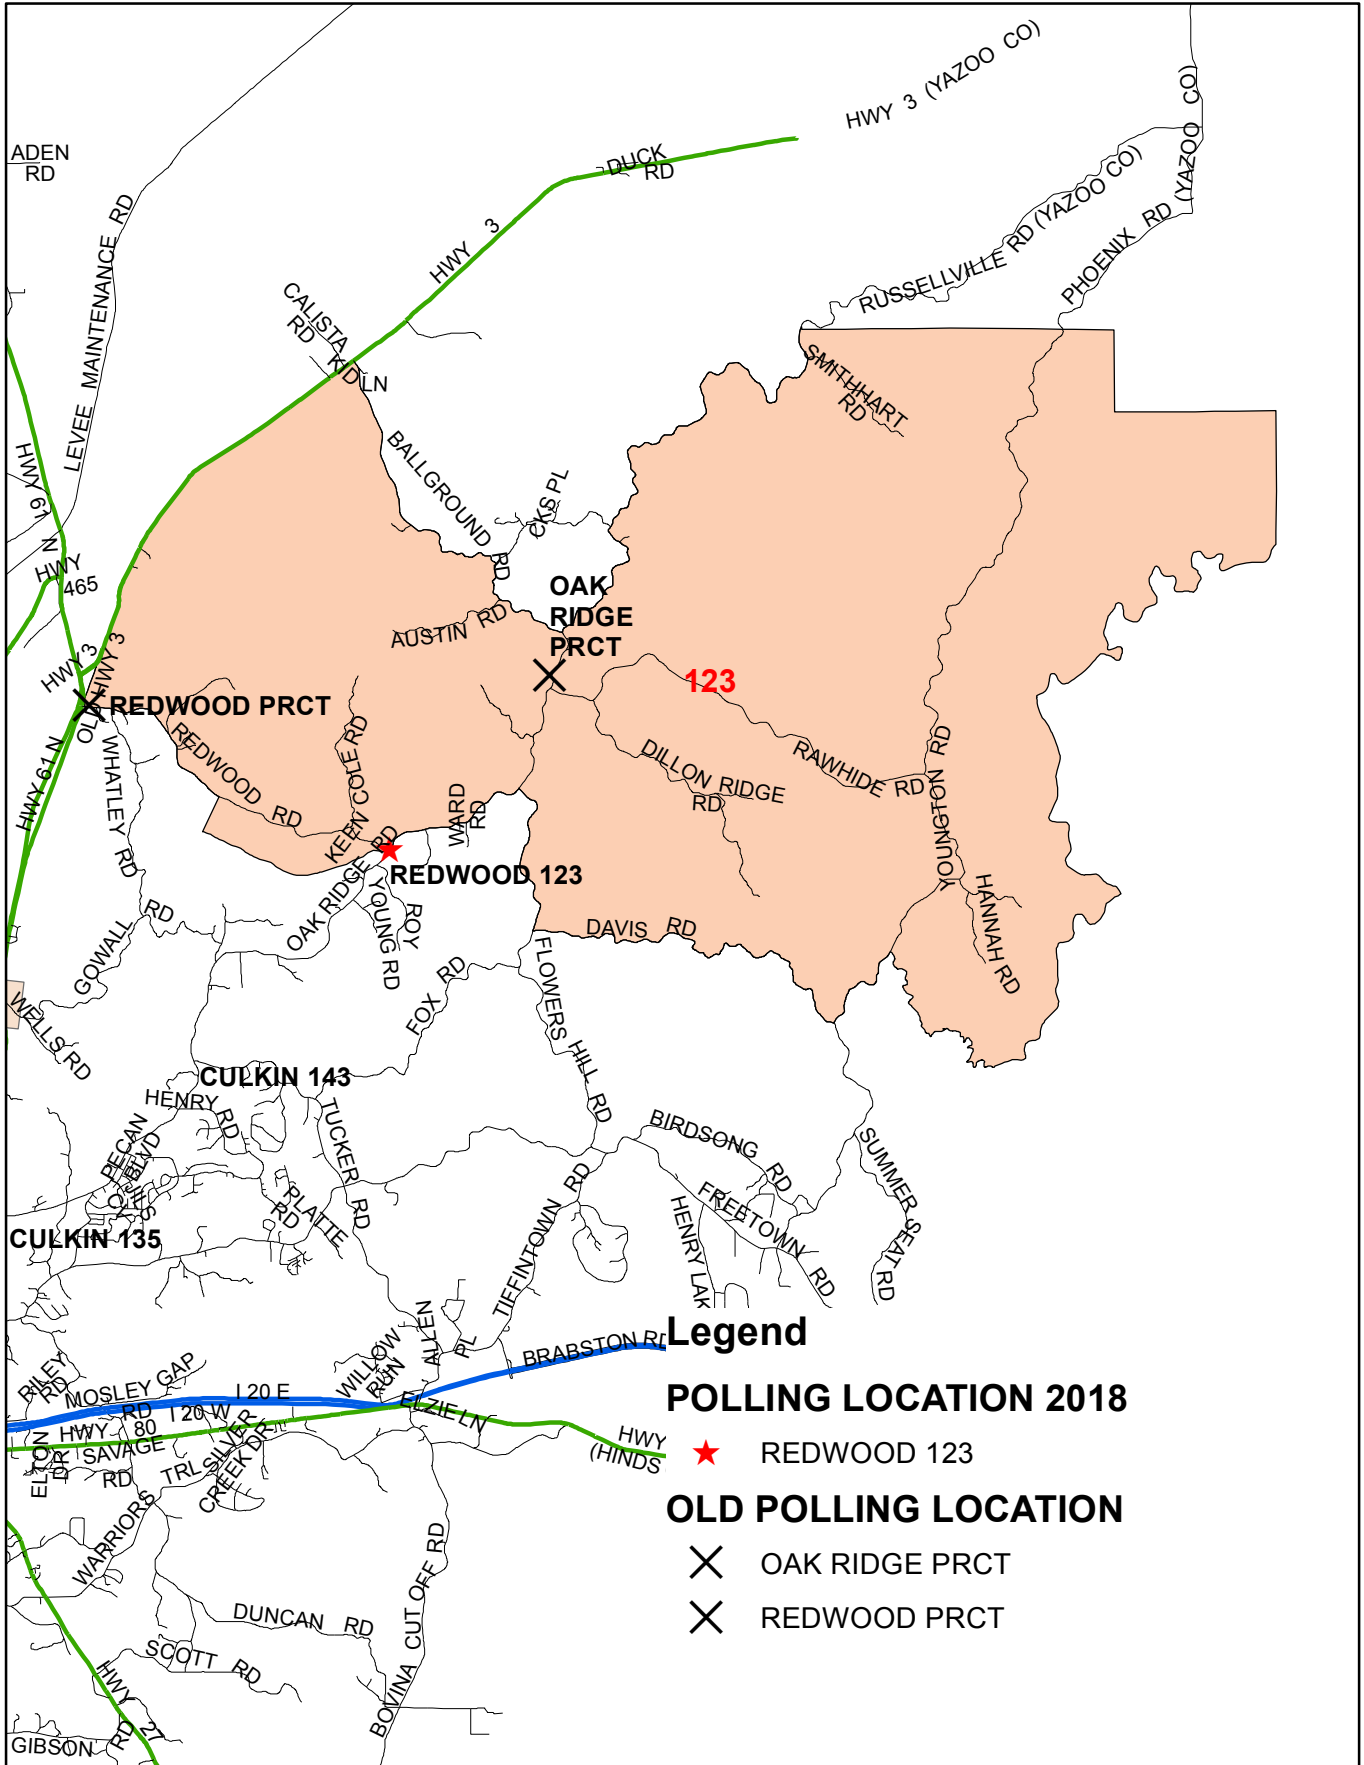

340 active voters @ Precinct 123 Redwood- Ridgeway Baptist Church, 4684 Redwood Road

**Legend**

**POLLING LOCATION 2018**

- ★ REDWOOD 123

**OLD POLLING LOCATION**

- ✕ OAK RIDGE PRCT
- ✕ REDWOOD PRCT

**2018 PROPOSED VOTING PRECINCT 123 AND 113 MERGE  
WARREN COUNTY, MISSISSIPPI**